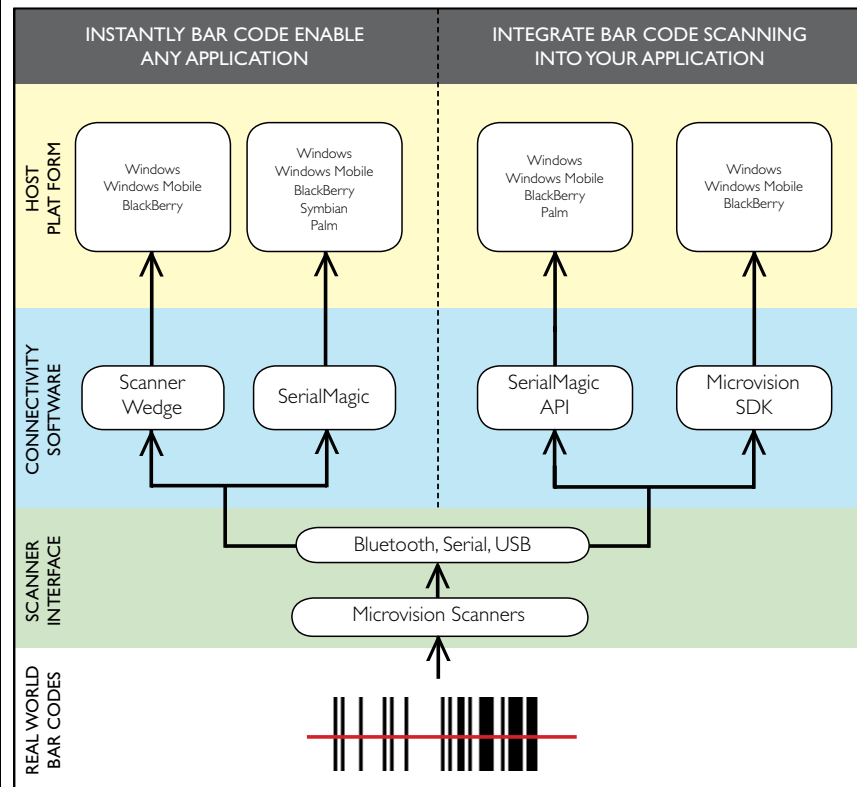

Simple.  
Affordable.  
Connected.

Laser Bar Code Scanner

**New!**  
**Microvision**  
**MEMS**  
**Scan Engine**  
**Inside**

### APPLICATION SWEET SPOT

The Simple and Affordable ROV™ Laser Bar Code Scanner enables price sensitive data collection applications in enterprise, government and small and medium business. With a rich feature set, wide variety of accessories, and powerful software, the ROV Scanner is well suited for your application.

### GET CONNECTED

Connect the ROV Scanner to your host platform using Bluetooth, Serial or USB. Instantly bar code enable any application using Scanner Wedge or SerialMagic software.

Developers who desire advanced bar code data control can use the SerialMagic API or Microvision SDK.